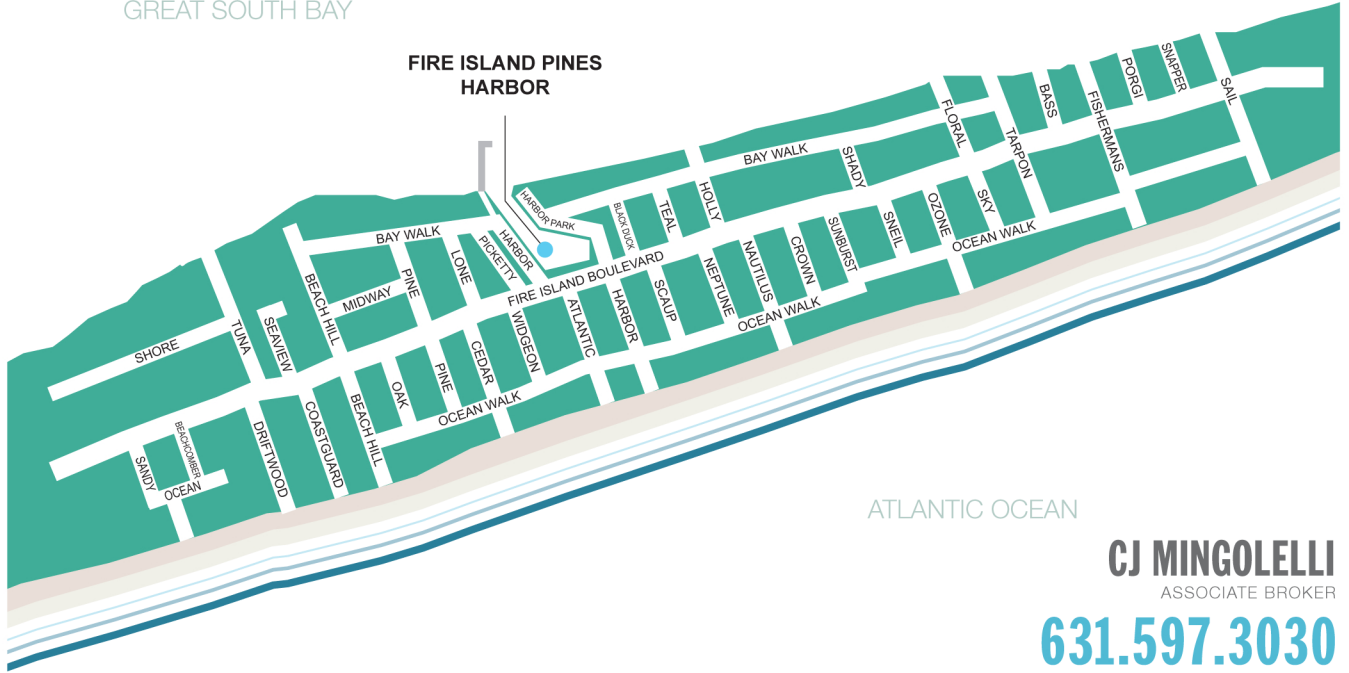

FIRE ISLAND PINES

GREAT SOUTH BAY

FIRE ISLAND PINES HARBOR

ATLANTIC OCEAN

CJ MINGOLELLI
ASSOCIATE BROKER

631.597.3030

WWW.ELLIMAN.COM/FIREISLAND

ASKELLIMAN.COM

Douglas Elliman REAL ESTATE