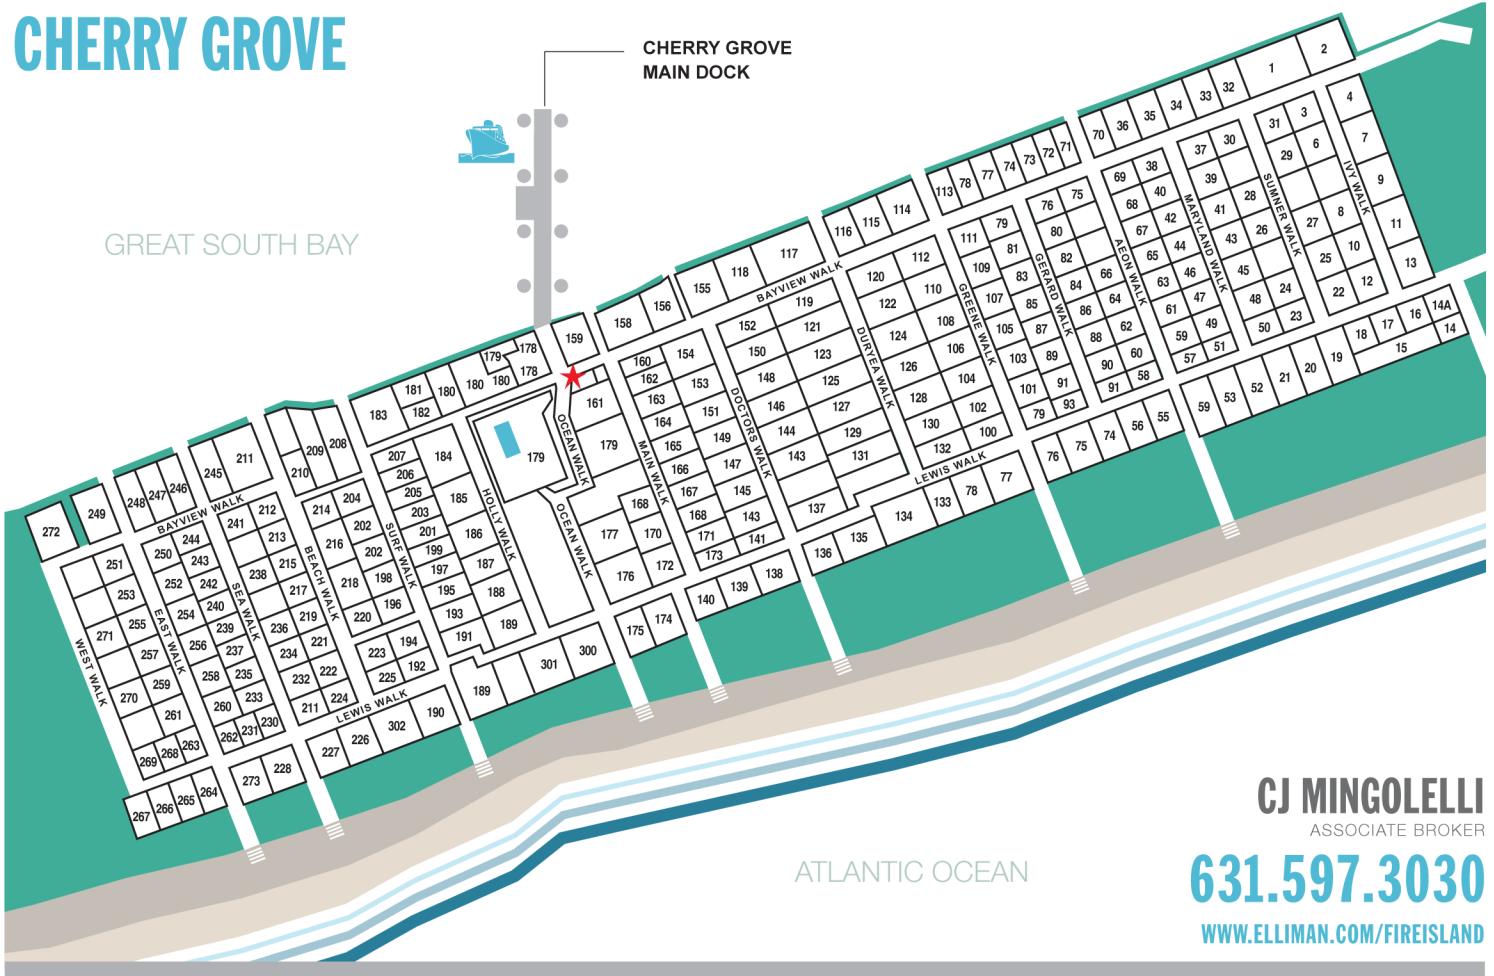

CHERRY GROVE

CHERRY GROVE
MAIN DOCK

GREAT SOUTH BAY

CJ MINGOLELLI
ASSOCIATE BROKER

631.597.3030

WWW.ELLIMAN.COM/FIREISLAND

ASKELLIMAN.COM

Douglas Elliman REAL ESTATE